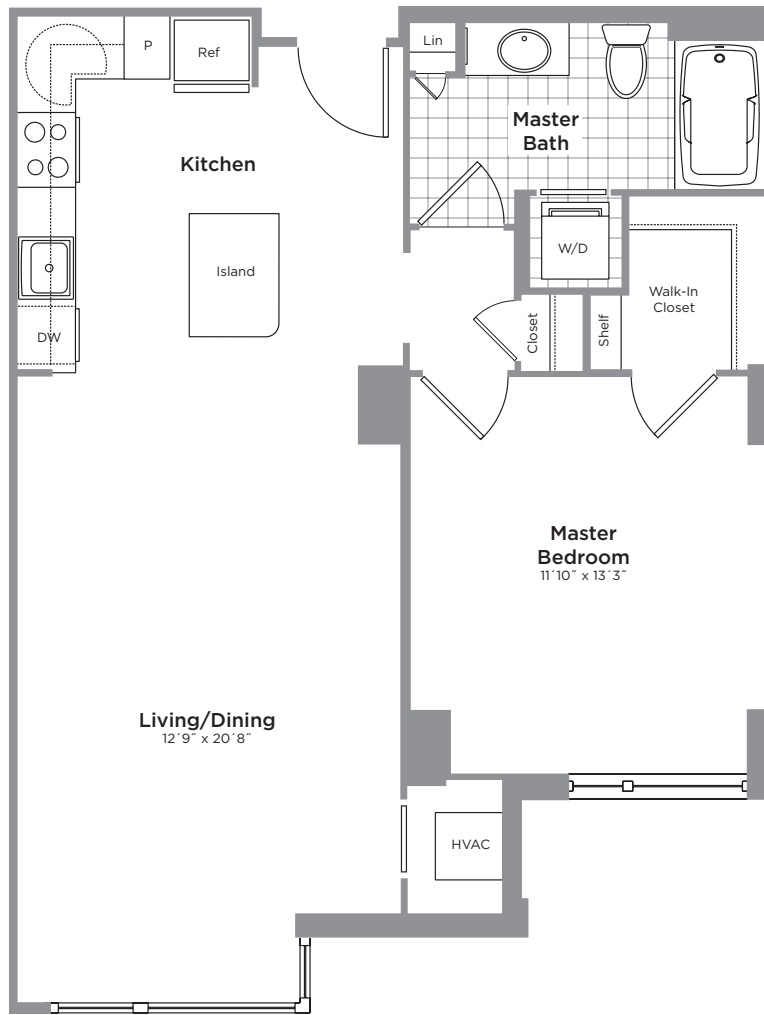

THE K

CONDOMINIUMS
At CityVista

TALBOTT
1 Bedroom / 1 Bath
Floors 3-10
Floor 3 with Terrace

CityVistaDC.com

**A JOINT
DEVELOPMENT BY**

Low Enterprises
Bundy Development Corporation
CIM Group

Neighborhood Development Company
National Capital Revitalization Corporation

Sales by
The Mayhood Company

Elevations and floor plans are artist's renderings and accuracy cannot be guaranteed. All room dimensions are approximations only. Plan dimensions and features are subject to change without notice or obligation, as a result of actual site conditions, which may dictate variations in style of windows, doors and ceilings. Features may also be altered to keep pace with ongoing design improvement program. Options as indicated are available at an additional cost and may or may not be available in all locations. This brochure is for illustrative purposes only and is not part of a legal contract. See our Sales Manager for specific details.