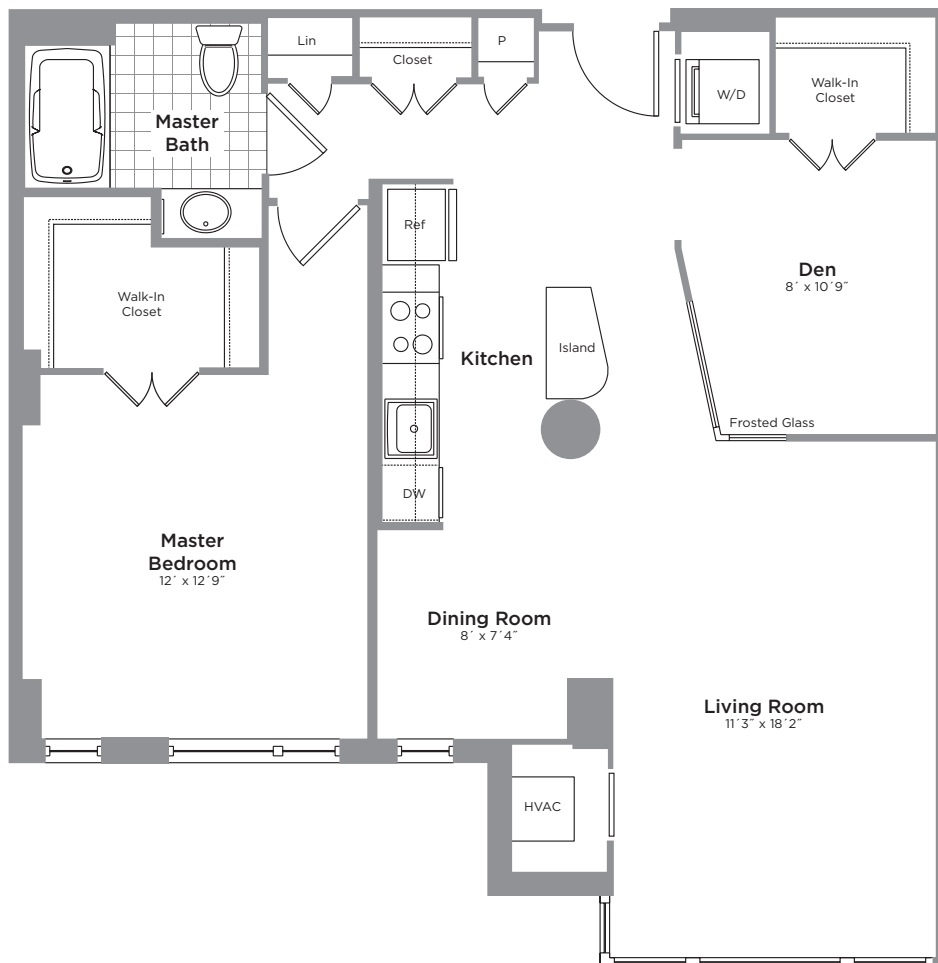

## CLEMENT

1 Bedroom / 1 Bath / Den  
Floors 3-10  
Floor 3 with Balcony

CityVistaDC.com

**A JOINT DEVELOPMENT BY**

Low Enterprises  
Bundy Development Corporation  
CIM Group

Neighborhood Development Company  
National Capital Revitalization Corporation