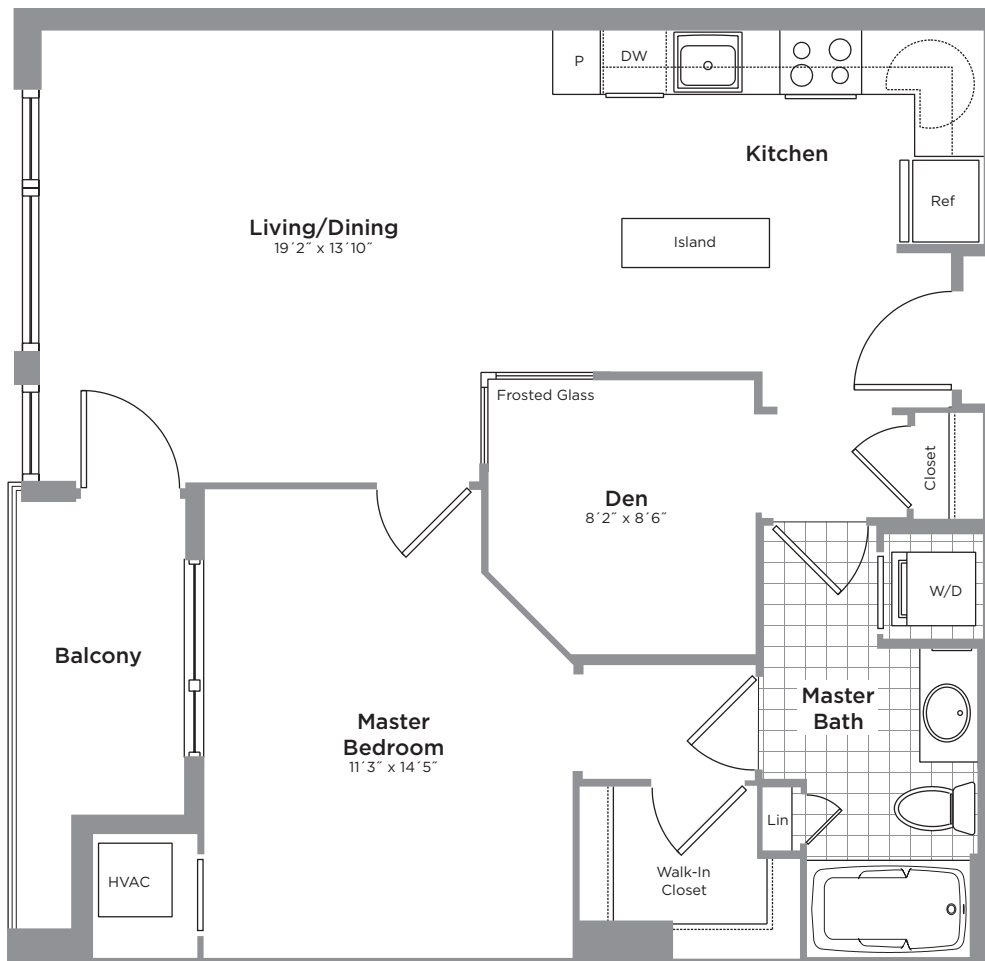

THE K

CONDOMINIUMS

At CityVista

PARKER

1 Bedroom / 1 Bath / Den / Balcony
Floors 4-11

CityVistaDC.com

A JOINT DEVELOPMENT BY

Low Enterprises
Bundy Development Corporation
CIM Group

Neighborhood Development Company
National Capital Revitalization Corporation

Sales by
The Mayhood Company

Elevations and floor plans are artist's renderings and accuracy cannot be guaranteed. All room dimensions are approximations only. Plan dimensions and features are subject to change without notice or obligation, as a result of actual site conditions, which may dictate variations in style of windows, doors and ceilings. Features may also be altered to keep pace with ongoing design improvement program. Options as indicated are available at an additional cost and may or may not be available in all locations. This brochure is for illustrative purposes only and is not part of a legal contract. See our Sales Manager for specific details.