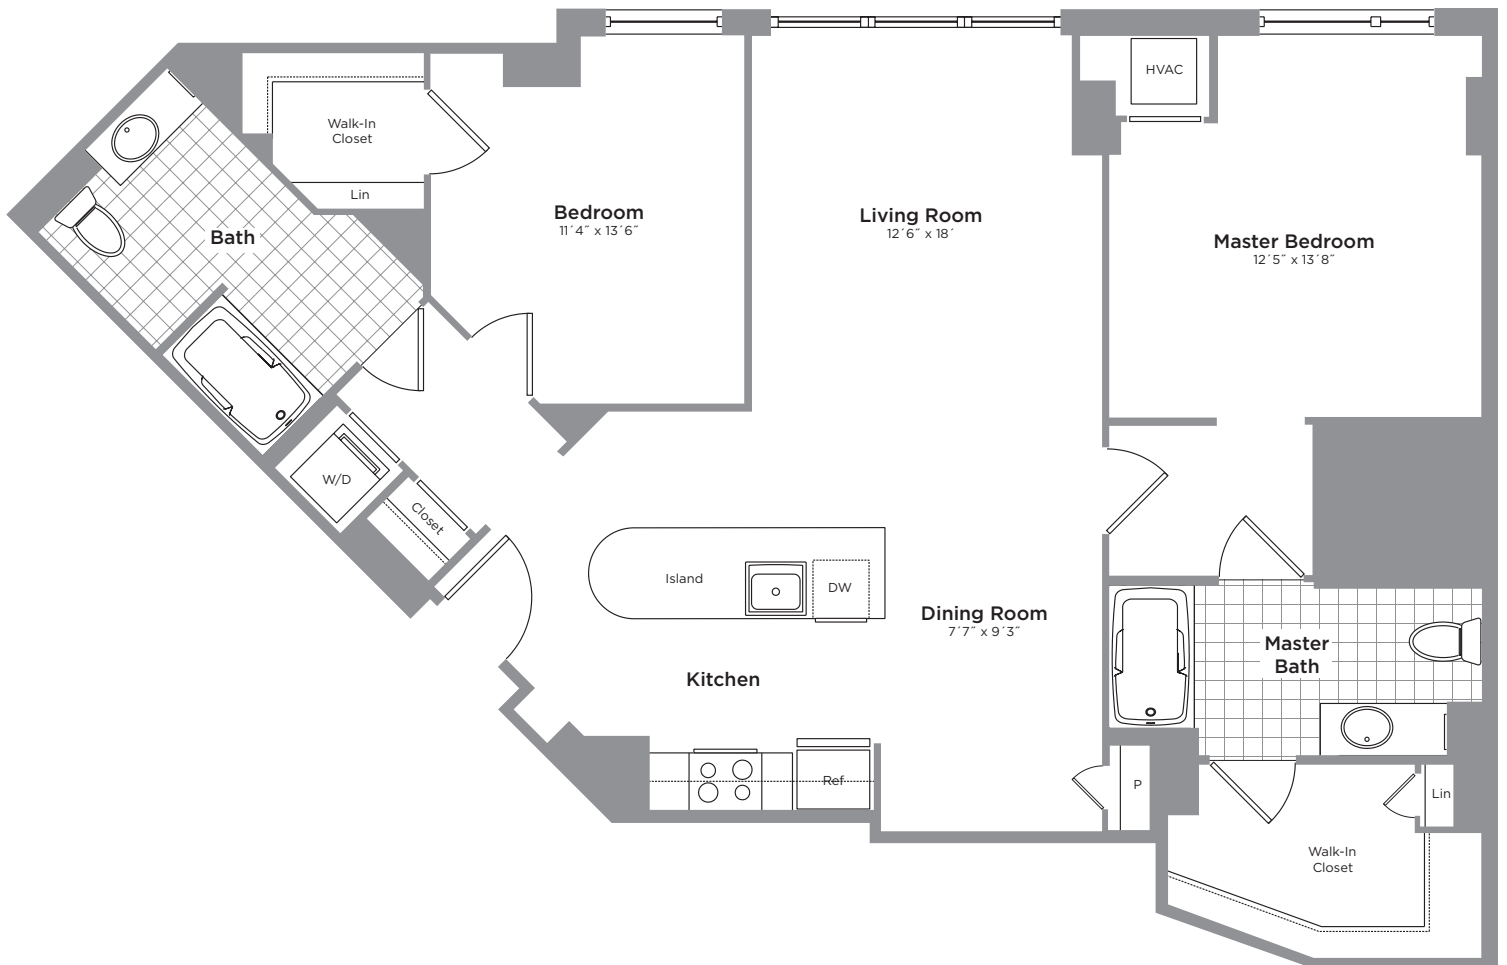

THE K

CONDOMINIUMS

At CityVista

BRYANT

2 Bedroom / 2 Bath
 Floors 3-12
 Floor 3 with Terrace

CityVistaDC.com

A JOINT DEVELOPMENT BY

Low Enterprises
 Bundy Development Corporation
 CIM Group