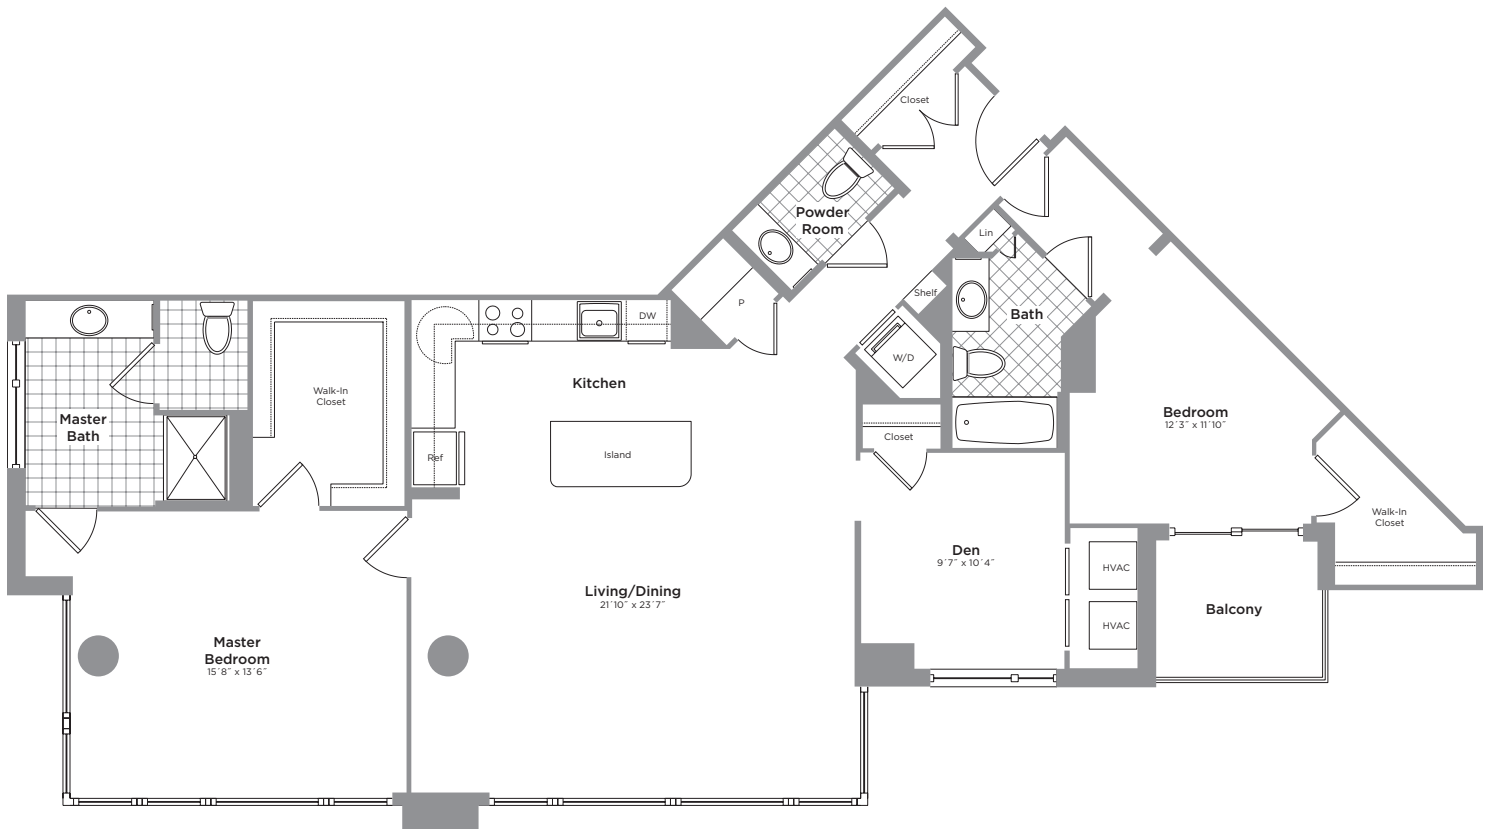

THE K

CONDOMINIUMS

At CityVista

EASTON

2 Bedroom / 2 1/2 Bath / Den / Balcony
Floors 3-11

CityVistaDC.com

A JOINT DEVELOPMENT BY

Low Enterprises
Bundy Development Corporation
CIM Group